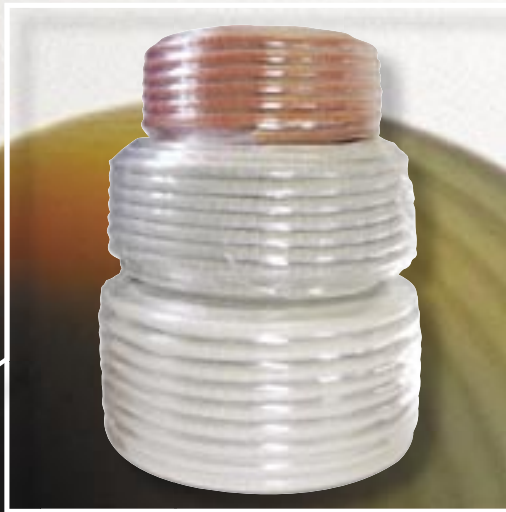

# CORRUGATED CONDUIT

**FLEXIBILITY AND STRENGTH YOU CAN RELY ON**

## MEDIUM DUTY GREY PVC

Product	Description
HPPCM16/10	16mm - Coil Corrugated Conduit 10m
HPPCM16/25	16mm - Coil Corrugated Conduit 25m
HPPCM16/50	16mm - Coil Corrugated Conduit 50m
HPPCM20/10	20mm - Coil Corrugated Conduit 10m
HPPCM20/25	20mm - Coil Corrugated Conduit 25m
HPPCM20/50	20mm - Coil Corrugated Conduit 50m
HPPCM25/10	25mm - Coil Corrugated Conduit 10m
HPPCM25/25	25mm - Coil Corrugated Conduit 25m
HPPCM25/50	25mm - Coil Corrugated Conduit 50m
HPPCM32/10	32mm - Coil Corrugated Conduit 10m
HPPCM32/25	32mm - Coil Corrugated Conduit 25 m
HPPCM40/10	40mm - Coil Corrugated Conduit 10m
HPPCM40/25	40mm - Coil Corrugated Conduit 25m
HPPCM50/10	50mm - Coil Corrugated Conduit 10m
HPPCM50/25	50mm - Coil Corrugated Conduit 25m