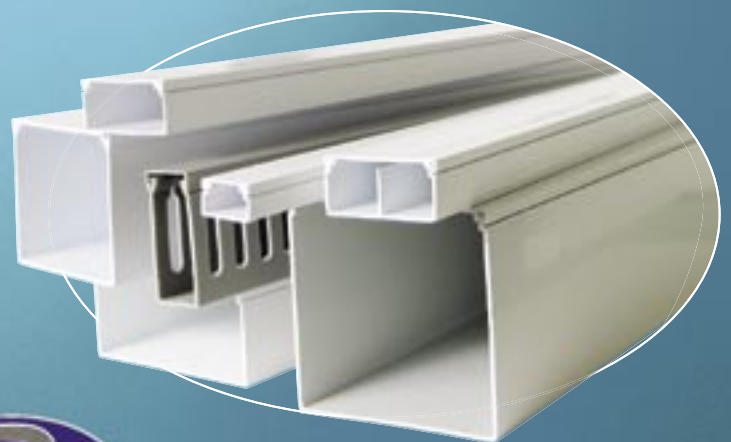

ELECTRICAL DUCTING

When quality unobtrusive surface wiring is needed in either domestic, commercial or industrial situations, the popular choice is the versatile **HPP range of Electrical Ducting**.

Due to our revolutionary **lid clipping system**, more cables can be fitted into our ducting.

The HPP Electrical Ducting system is simple to use, reduces installation time and easily allows for further extensions or additions to be made. The HPP Electrical Ducting system ensures a much neater installation, with minimal disturbance to walls, ceilings or floors. **Installation is easy**. HPP Electrical Ducting can be fitted with screws, or our industrial grade double sided tape.

PRODUCT SELECTION

Code	Size	Colour	Length	Pack size
HPPD1006	10mm x 6mm	White / Brown	4m	10
HPPD1610	16mm x 10mm	White / Brown	4m	10
HPPD1616	16mm x 16mm	White / Brown	4m	10
HPPD2020	20mm x 20mm	White / Brown	4m	10
HPPD2516	25mm x 16mm	White / Brown	4m	10
HPPD2525	25mm x 25mm	White / Brown	4m	10
HPPD4016	40mm x 16mm	White / L. Grey	4m	10
HPPD4025/2	40mm x 25mm/Dual	White	4m	10
HPPD4025	40mm x 25mm	White / L. Grey	4m	6
HPPD5025/2	50mm x 25mm/Dual	White	4m	6
HPPD5025	50mm x 25mm	White / L. Grey	4m	6
HPPD5050	50mm x 50mm	White / L. Grey	4m	/
HPPD7550	75mm x 50mm	White / L. Grey	4m	/
HPPD7575	75mm x 75mm	White / L. Grey	4m	/
HPPD10050	100mm x 50mm	White / L. Grey	4m	/
HPPD100100	100mm x 100mm	White / L. Grey	4m	/