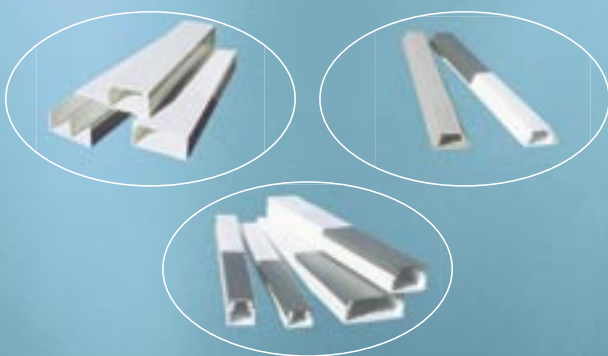

ELECTRICAL DUCTING

When quality unobtrusive surface wiring is needed in either domestic, commercial or industrial situations, the popular choice is the versatile **HPP range of Electrical Ducting**.

Due to our revolutionary **lid clipping system**, more cables can be fitted into our ducting.

The HPP Electrical Ducting system is simple to use, reduces installation time and easily allows for further extensions or additions to be made. The HPP Electrical Ducting system ensures a much neater installation, with minimal disturbance to walls, ceilings or floors. **Installation is easy**. HPP Electrical Ducting can be fitted with screws, or our industrial grade double sided tape.

PRODUCT SELECTION

Code	Size	Colour	Length	Pack size
HPPD1006	10mm x 6mm	White / Brown	4m	10
HPPD1610	16mm x 10mm	White / Brown	4m	10
HPPD1616	16mm x 16mm	White / Brown	4m	10
HPPD2020	20mm x 20mm	White / Brown	4m	10
HPPD2516	25mm x 16mm	White / Brown	4m	10
HPPD2525	25mm x 25mm	White / Brown	4m	10
HPPD4016	40mm x 16mm	White / L. Grey	4m	10
HPPD4025/2	40mm x 25mm/Dual	White	4m	10
HPPD4025	40mm x 25mm	White / L. Grey	4m	6
HPPD5025/2	50mm x 25mm/Dual	White	4m	6
HPPD5025	50mm x 25mm	White / L. Grey	4m	6
HPPD5050	50mm x 50mm	White / L. Grey	4m	/
HPPD7550	75mm x 50mm	White / L. Grey	4m	/
HPPD7575	75mm x 75mm	White / L. Grey	4m	/
HPPD10050	100mm x 50mm	White / L. Grey	4m	/
HPPD100100	100mm x 100mm	White / L. Grey	4m	/