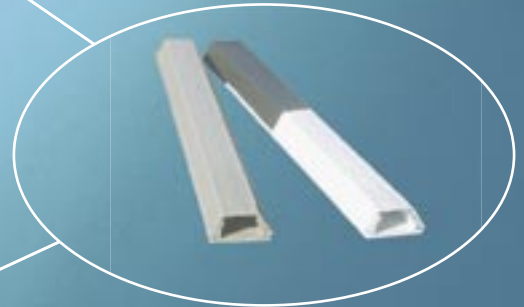

ELECTRICAL DUCTING

When quality unobtrusive surface wiring is needed in either domestic, commercial or industrial situations, the popular choice is the versatile **HPP range of Electrical Ducting**.

Due to our revolutionary **lid clipping system**, more cables can be fitted into our ducting.

The HPP Electrical Ducting system is simple to use, reduces installation time and easily allows for further extensions or additions to be made. The HPP Electrical Ducting system ensures a much neater installation, with minimal disturbance to walls, ceilings or floors. **Installation is easy**. HPP Electrical Ducting can be fitted with screws, or our industrial grade double sided tape.

PRODUCT SELECTION

Code	Size	Colour	Length	Pack size
HPPD1006	10mm x 6mm	White / Brown	4m	10
HPPD1610	16mm x 10mm	White / Brown	4m	10
HPPD1616	16mm x 16mm	White / Brown	4m	10
HPPD2020	20mm x 20mm	White / Brown	4m	10
HPPD2516	25mm x 16mm	White / Brown	4m	10
HPPD2525	25mm x 25mm	White / Brown	4m	10
HPPD4016	40mm x 16mm	White / L. Grey	4m	10
HPPD4025/2	40mm x 25mm/Dual	White	4m	10
HPPD4025	40mm x 25mm	White / L. Grey	4m	6
HPPD5025/2	50mm x 25mm/Dual	White	4m	6
HPPD5025	50mm x 25mm	White / L. Grey	4m	6
HPPD5050	50mm x 50mm	White / L. Grey	4m	/
HPPD7550	75mm x 50mm	White / L. Grey	4m	/
HPPD7575	75mm x 75mm	White / L. Grey	4m	/
HPPD10050	100mm x 50mm	White / L. Grey	4m	/
HPPD100100	100mm x 100mm	White / L. Grey	4m	/