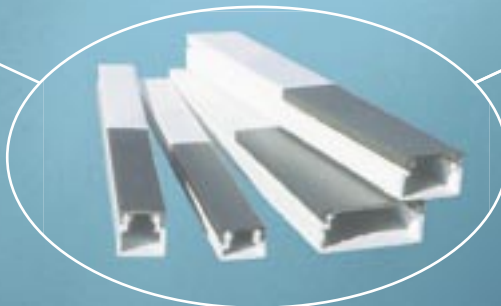

ELECTRICAL DUCTING

When quality unobtrusive surface wiring is needed in either domestic, commercial or industrial situations, the popular choice is the versatile **HPP range of Electrical Ducting**.

Due to our revolutionary **lid clipping system**, more cables can be fitted into our ducting.

The HPP Electrical Ducting system is simple to use, reduces installation time and easily allows for further extensions or additions to be made. The HPP Electrical Ducting system ensures a much neater installation, with minimal disturbance to walls, ceilings or floors. **Installation is easy**. HPP Electrical Ducting can be fitted with screws, or our industrial grade double sided tape.