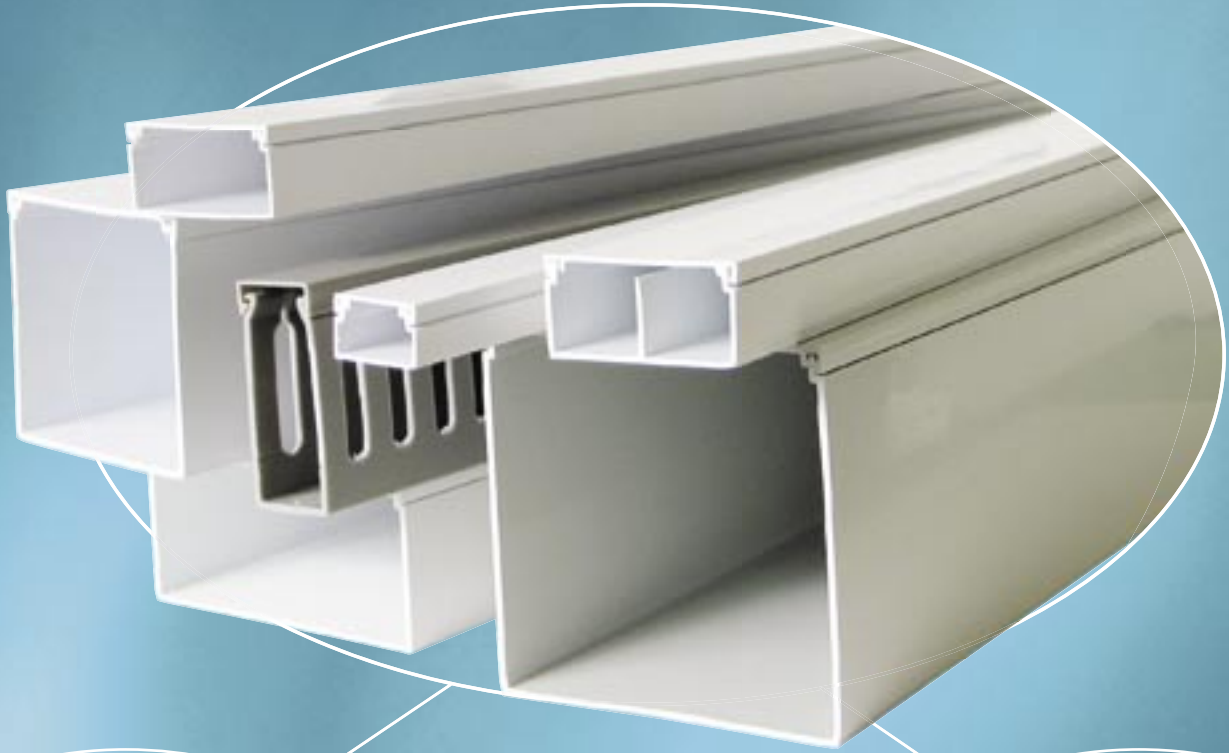

ELECTRICAL DUCTING

When quality unobtrusive surface wiring is needed in either domestic, commercial or industrial situations, the popular choice is the versatile **HPP range of Electrical Ducting**.

Due to our revolutionary **lid clipping system**, more cables can be fitted into our ducting.

The HPP Electrical Ducting system is simple to use, reduces installation time and easily allows for further extensions or additions to be made. The HPP Electrical Ducting system ensures a much neater installation, with minimal disturbance to walls, ceilings or floors. **Installation is easy**. HPP Electrical Ducting can be fitted with screws, or our industrial grade double sided tape.

PRODUCT SELECTION

Code	Size	Colour	Length	Pack size
HPPD1006	10mm x 6mm	White / Brown	4m	10
HPPD1610	16mm x 10mm	White / Brown	4m	10
HPPD1616	16mm x 16mm	White / Brown	4m	10
HPPD2020	20mm x 20mm	White / Brown	4m	10
HPPD2516	25mm x 16mm	White / Brown	4m	10
HPPD2525	25mm x 25mm	White / Brown	4m	10
HPPD4016	40mm x 16mm	White / L. Grey	4m	10
HPPD4025/2	40mm x 25mm/Dual	White	4m	10
HPPD4025	40mm x 25mm	White / L. Grey	4m	6
HPPD5025/2	50mm x 25mm/Dual	White	4m	6
HPPD5025	50mm x 25mm	White / L. Grey	4m	6
HPPD5050	50mm x 50mm	White / L. Grey	4m	/
HPPD7550	75mm x 50mm	White / L. Grey	4m	/
HPPD7575	75mm x 75mm	White / L. Grey	4m	/
HPPD10050	100mm x 50mm	White / L. Grey	4m	/
HPPD100100	100mm x 100mm	White / L. Grey	4m	/